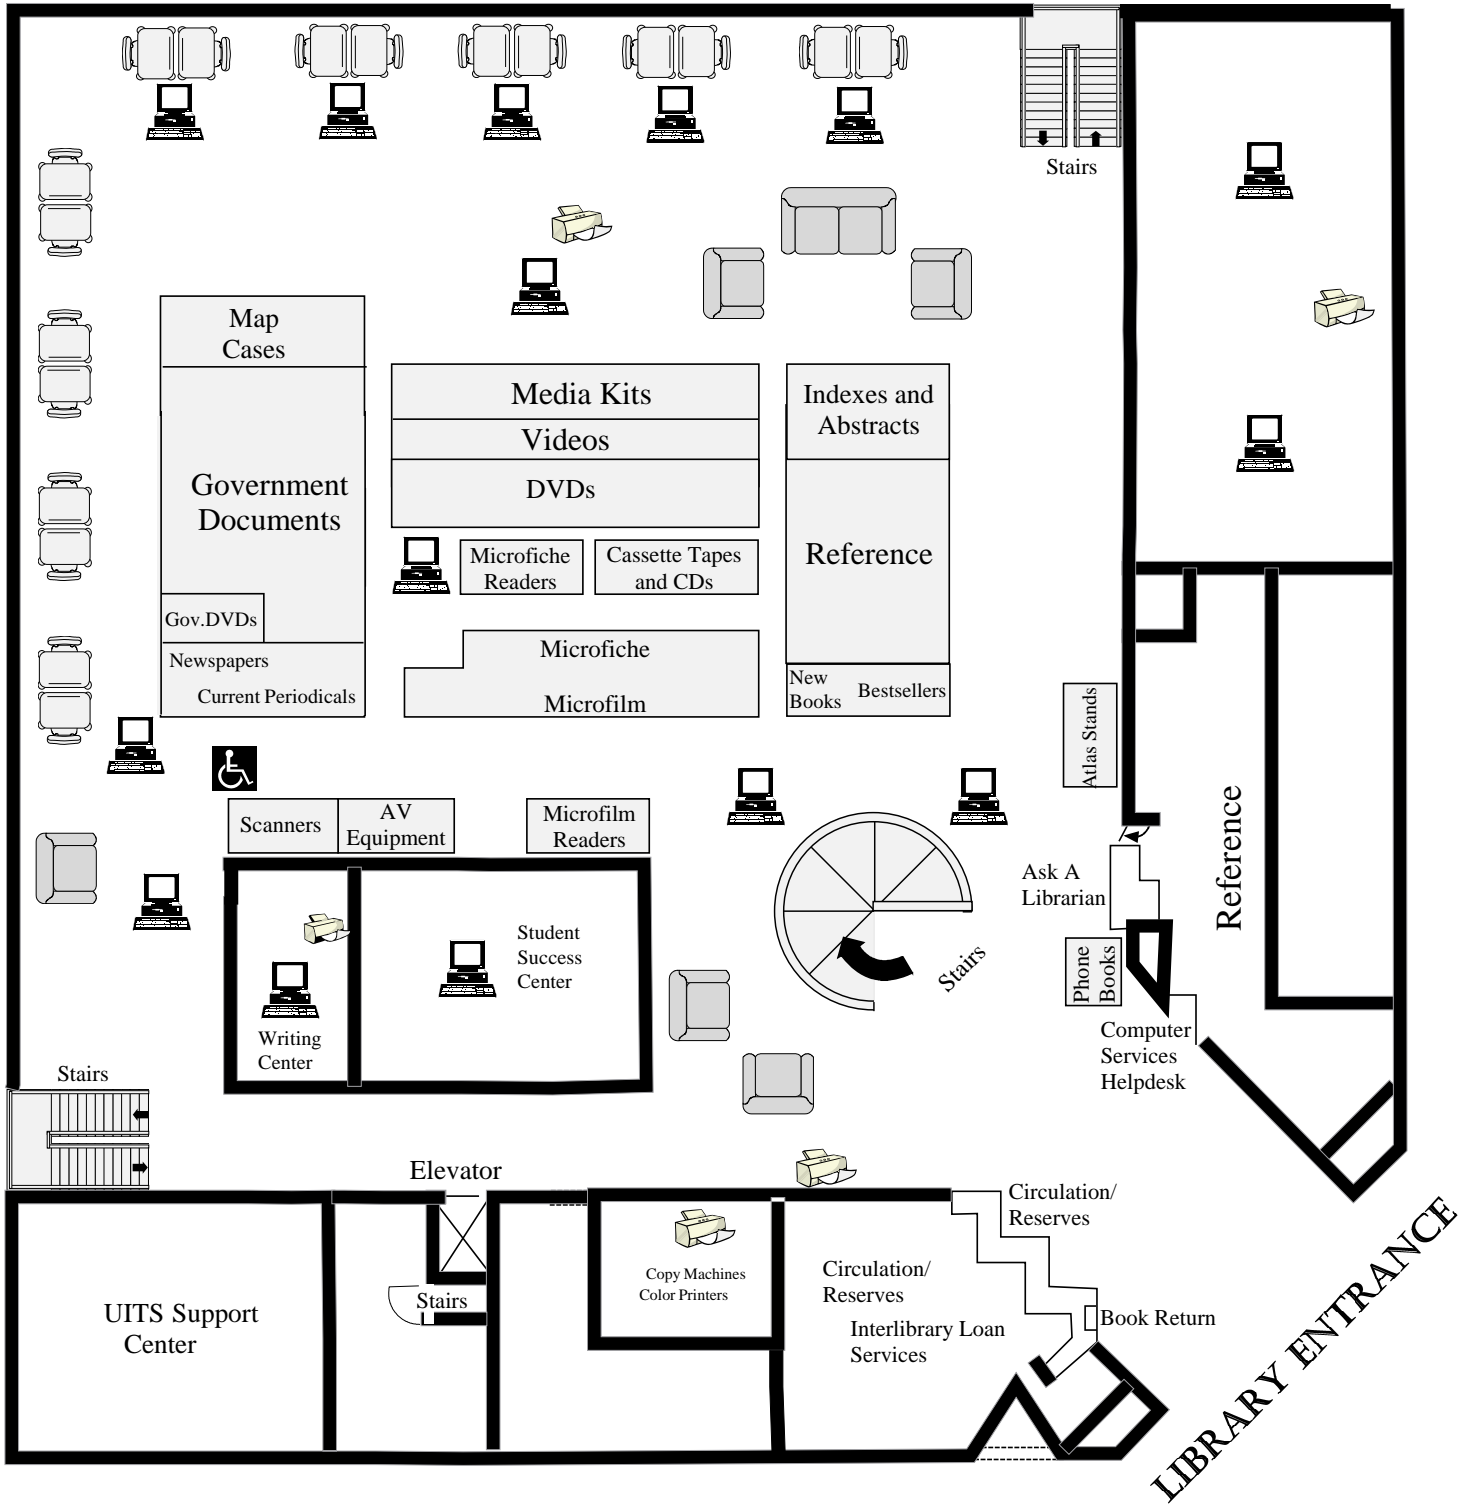

LIBRARY FLOOR PLAN

INDIANA UNIVERSITY KOKOMO

MAIN FLOOR

SECOND FLOOR
QUIET FLOOR