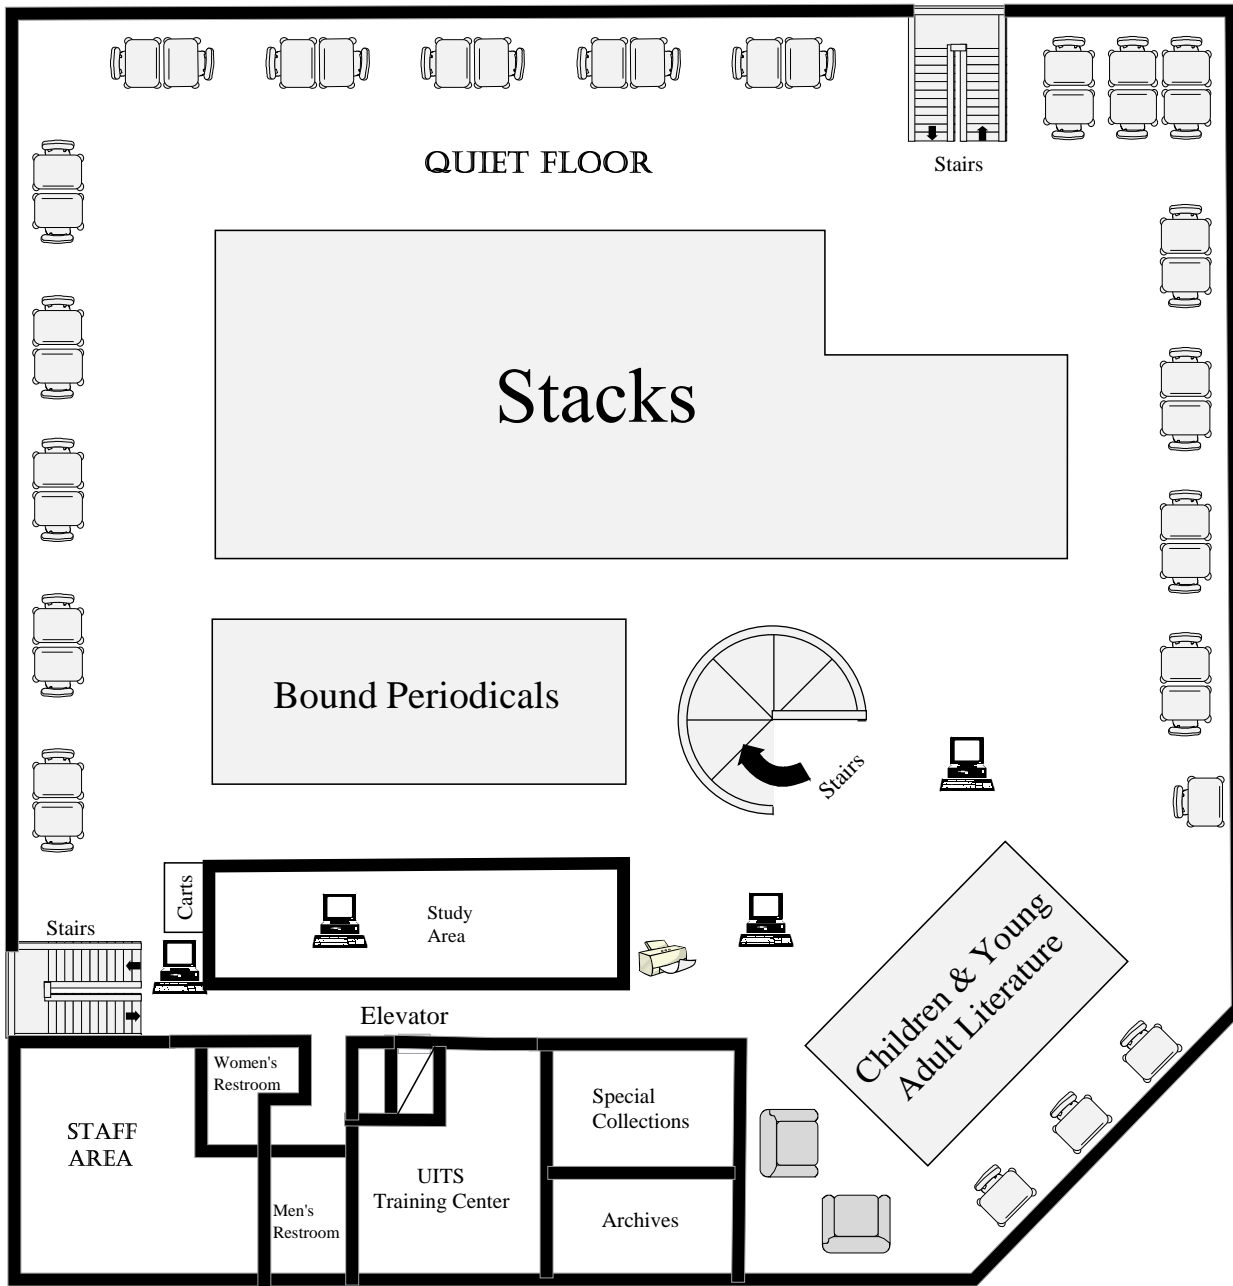

LIBRARY FLOOR PLAN

INDIANA UNIVERSITY KOKOMO

MAIN FLOOR

SECOND FLOOR
QUIET FLOOR